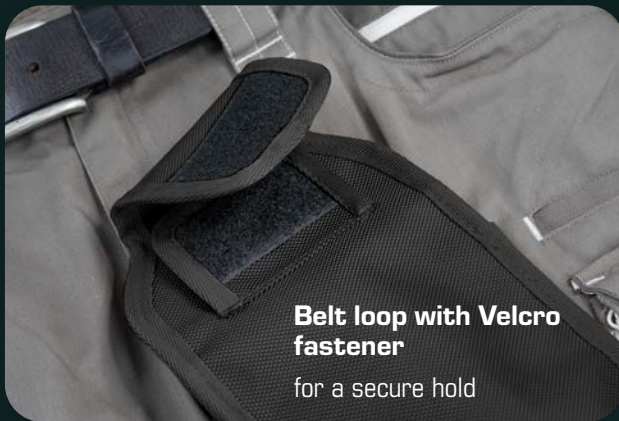

Pouch

- **Material:** durable nylon
- **Layout:** 5 main compartments of varying widths, 1 mesh compartment, elastic loops on the sides
- **Dimensions:** 145×230 mm

Contents

- **Pica Dry 3030** – The Construction Marker for precise marking on almost any materials
- **Pica Dry Refills 4020** – Refill leads “Multi-Use”, water-soluble, in graphite, red and yellow for flexible use
- **Pica Ink 150/46** – Deep Hole Marker for spots hard to reach, with permanent Ink in black
- **Pica Visor Permanent 990/40** – smudge- and water-proof special marker, wax-based, in red
- **Pica Instant-White Permanent Pen 532** – Marks immediately, no shaking, no pumping, with permanent Ink in white